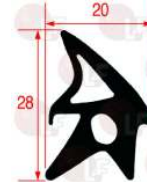

INOXTREND C5220-00

3186414 OVEN DOOR GASKET 2600 mm

made of silicone elastomer
profile dimensions 28x20 mm
COLOUR BLACK
for Convection oven electric (INOXTREND) BUA606E00
BUE606E00
for Convection oven gas (INOXTREND) BUA606G00
BUE606G00