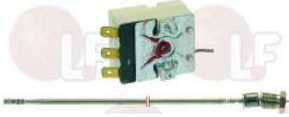

INOXTREND C5420-00

Terminal blocks

3247009 6-POLE TERMINAL BLOCK FV122/B 40A 600V

for cable max 6 mm²
 operating temperature 150°C
 nominal voltage 450 V

INOXTREND FX0144-00

Thermostats

3444809 SINGLE-PHASE THERMOSTAT 110°C
 with automatic reset
 covered capillary length 900 mm
 bulb \varnothing 3x220 mm - with stuff.gland coupling M9x1
 for Convection oven (INOXTREND)