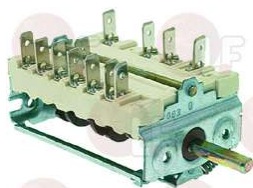

INOXTREND C2214-00

3057099 SELECTOR SWITCH 3 POSITIONS

contact capacity 16A 600V - max 60/75°C
square pin 5x4.6 mm
for Convection oven electric (INOXTREND) SCA-4E-00
SCA-5E-00 - SUA-4E-00 - SUA-5E-00 - SUTA-4E-00
SUTA-5E-00