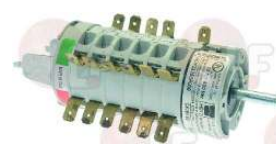

INOXTREND C8161-00

3057010 SELECTOR SWITCH 0-4 POSITIONS

contact capacity 16A 250V - max 150°C
D-shaped pin $\varnothing$ 6x4. $\varnothing$ 6 mm
for Convection oven (FOINOX) - Series FC
for Convection oven electric (LAINOX) CES24M
CES40M - CE041M - CE051M - CE071M - CE100M
CE106M - CE110M - CE200M - CE210M - MCE051M
MCE071M - MCE101M - MCE102M - MCE201M
MCE202M
for Convection oven gas (LAINOX) CGS24M - CGS40M
CG051M - CG071M - CG100M - CG106M - CG110M
CG200M - CG210M - FG105M - FG105X - FG110M
FG110X - MCG051M - MCG071M - MCG101M - MCG102M
MCG201M - MCG202M - PG040M - PG040X - PG080M
PG080X