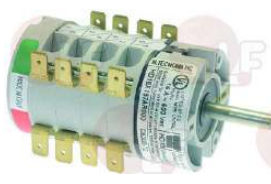

3057130 SELECTOR SWITCH 5 POSITIONS
contact capacity 16A 600V - max 60/75°C
square pin 5x4.6 mm
for Convection oven electric (INOXTREND) SDA-4E-00
SDA-4EM-00 - SDA-5E-00 - SDA-5EM-00

INOXTREND C6200-00   INOXTREND C6200-12

3057125 SELECTOR SWITCH 6 POSITIONS
contact capacity 16A 600V - max 60/75°C
square pin 5x4.6 mm
for Convection oven (INOXTREND) - Series MB