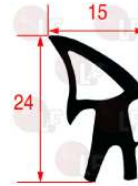

INOXTREND C6013-00

INOXTREND C6090-00

3186397 OVEN DOOR GASKET 2200 mm

made of silicone elastomer
profile dimensions 28x20 mm
COLOUR BLACK
for Convection oven electric (INOXTREND) FBA106E00
FBA106E01 - FBE106E00 - FBE106E01 - FBP106E00
FBP106E01 - FDA106E00 - FDA106E01 - FDE106E00
FDE106E01 - FDP106E00 - FDP106E01 - FUA106E00
FUA106E01 - FUE106E00 - FUE106E01
for Convection oven gas (INOXTREND) FBA106G00
FBA106G01 - FBE106G00 - FBE106G01 - FBP106G00
FBP106G01 - FDA106G00 - FDA106G01 - FDE106G00
FDE106G01 - FDP106G00 - FDP106G01 - FUA106G00
FUA106G01 - FUE106G00 - FUE106G01