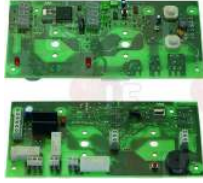

INOXTREND C2236-00

Suitable for:

INOXTREND

Suitable for:

Electronic printed-circuit boards

3390038 ELECTRONIC CONTROL BOARD 195x95 mm
 for ovens with penetration probe
 for Convection oven electric (INOXTREND) RDE5E
 RPDE5E - RPDE5EP - WBE4E